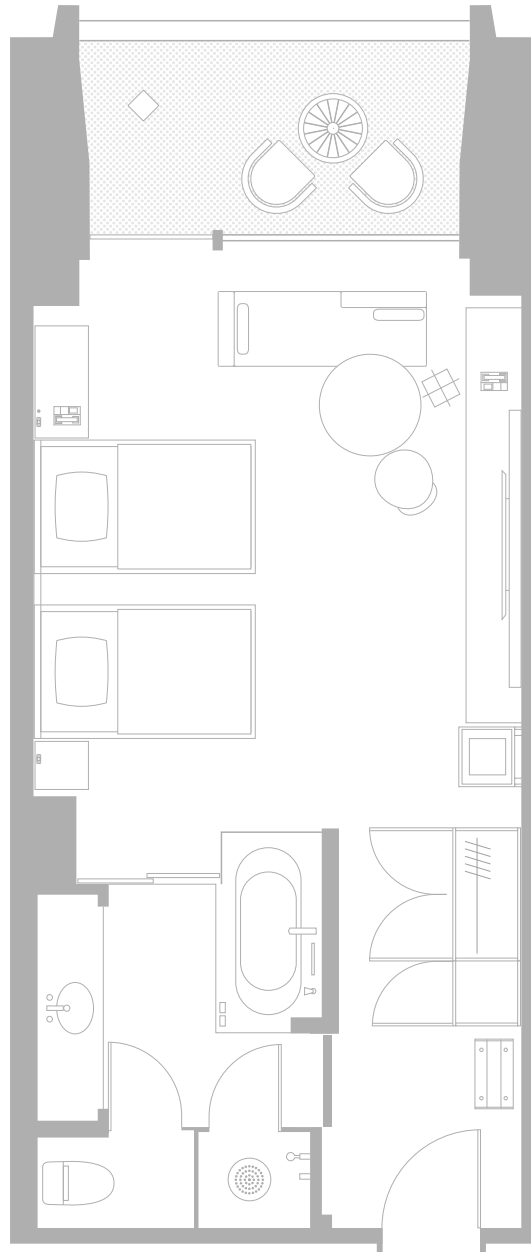

Deluxe Twin With Balcony

▲
Wadakura-Bori Moat
和田倉濠

PALACE HOTEL TOKYO

Deluxe King With Balcony

▲
Wadakura-Bori Moat
和田倉濠

PALACE HOTEL TOKYO