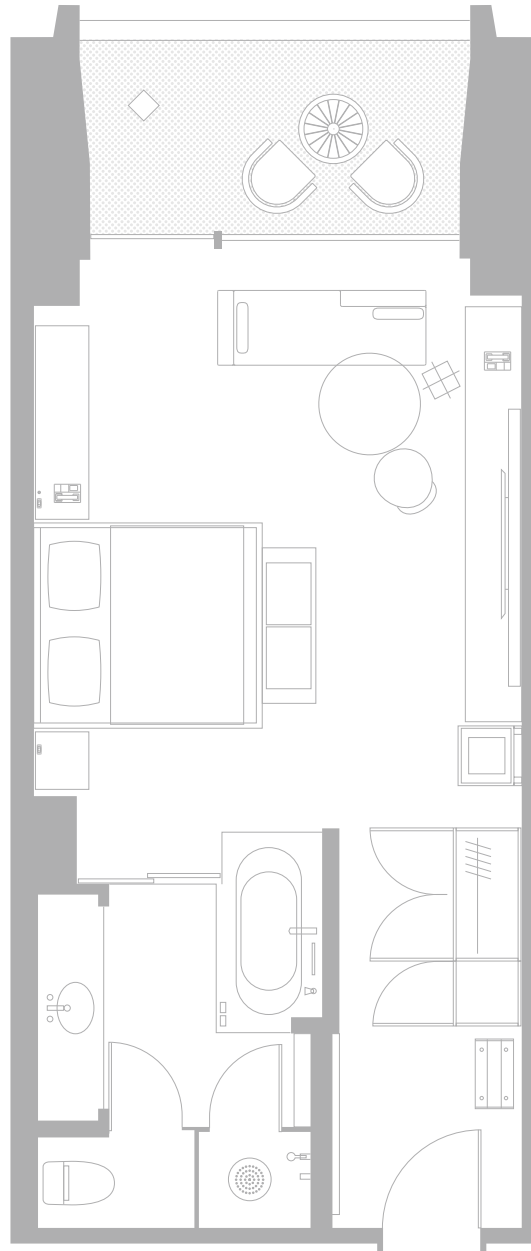

Deluxe Twin With Balcony

▲
Wadakura-Bori Moat
和田倉濠

PALACE HOTEL TOKYO

Deluxe King With Balcony

▲
Wadakura-Bori Moat
和田倉濠

PALACE HOTEL TOKYO