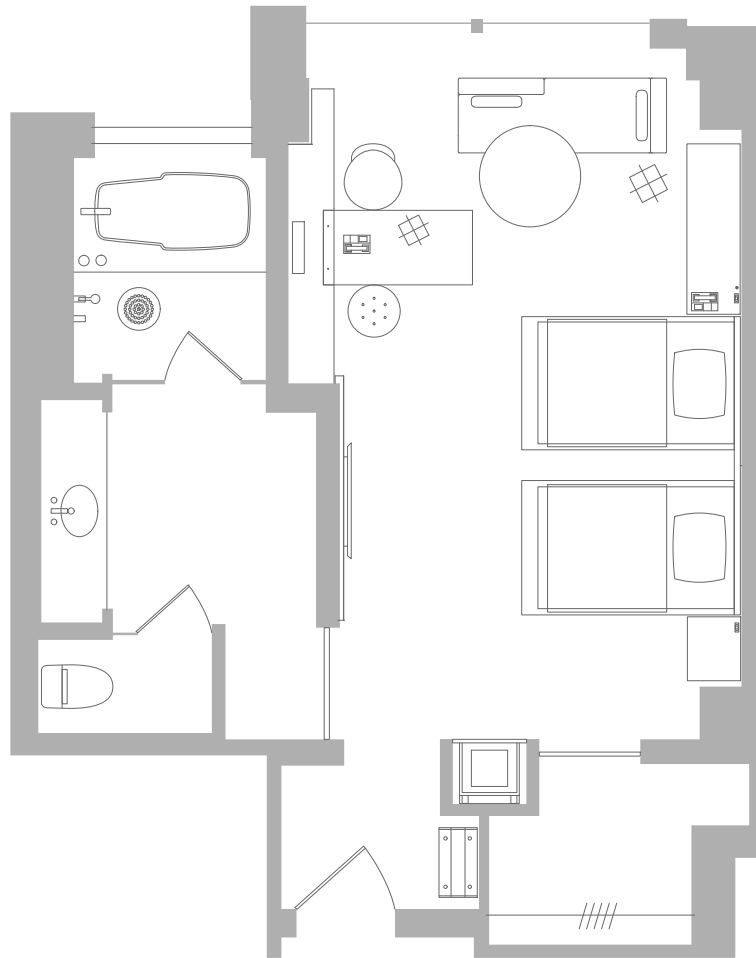

# Grand Deluxe King with Balcony

PALACE HOTEL TOKYO

\*Floorplans are for illustrative purposes only. Layouts and details may vary from room to room.

# Grand Deluxe Twin

▲  
Wadakura-Bori Moat  
和田倉堀

PALACE HOTEL TOKYO

\*Floorplans are for illustrative purposes only. Layouts and details may vary from room to room.