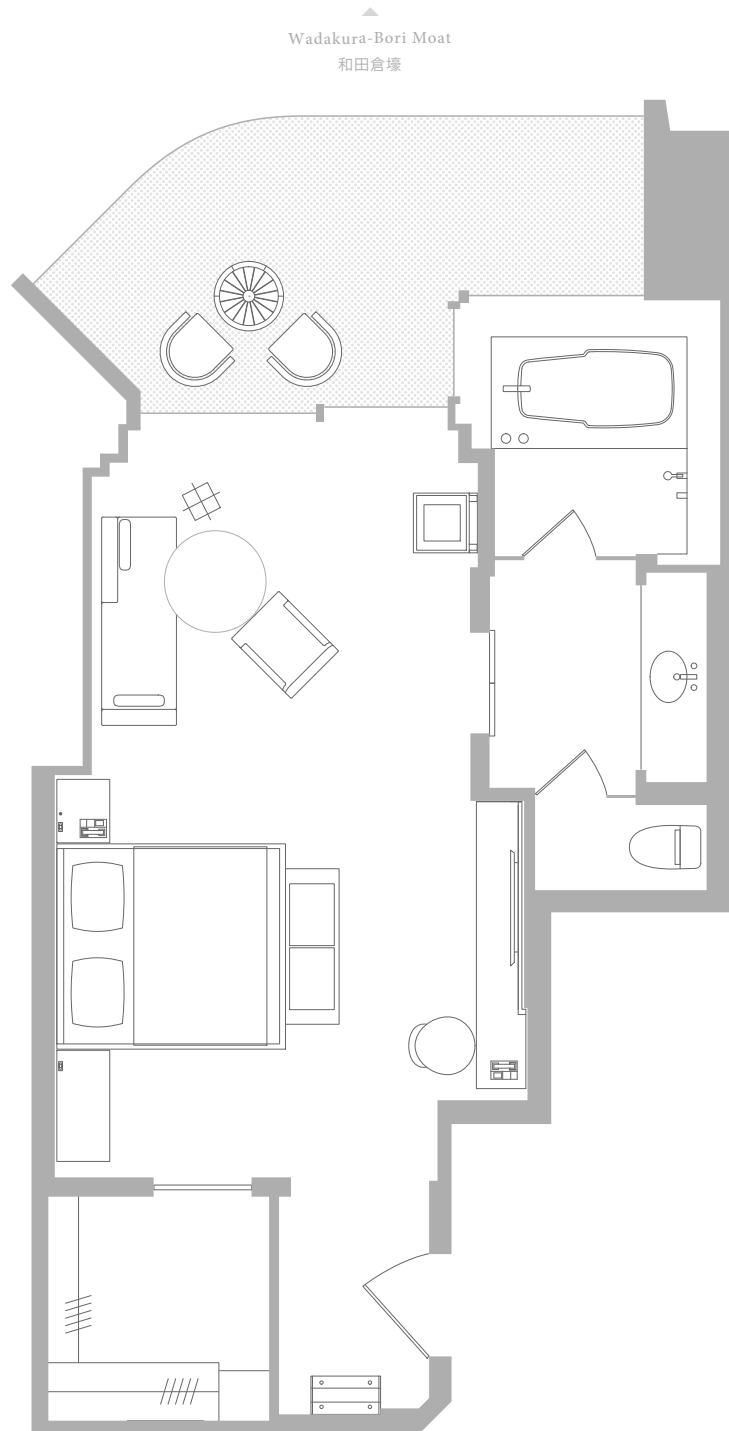

# Grand Deluxe King with Balcony

PALACE HOTEL TOKYO

\*Floorplans are for illustrative purposes only. Layouts and details may vary from room to room.

# Grand Deluxe Twin

▲  
Wadakura-Bori Moat  
和田倉堀

PALACE HOTEL TOKYO

\*Floorplans are for illustrative purposes only. Layouts and details may vary from room to room.